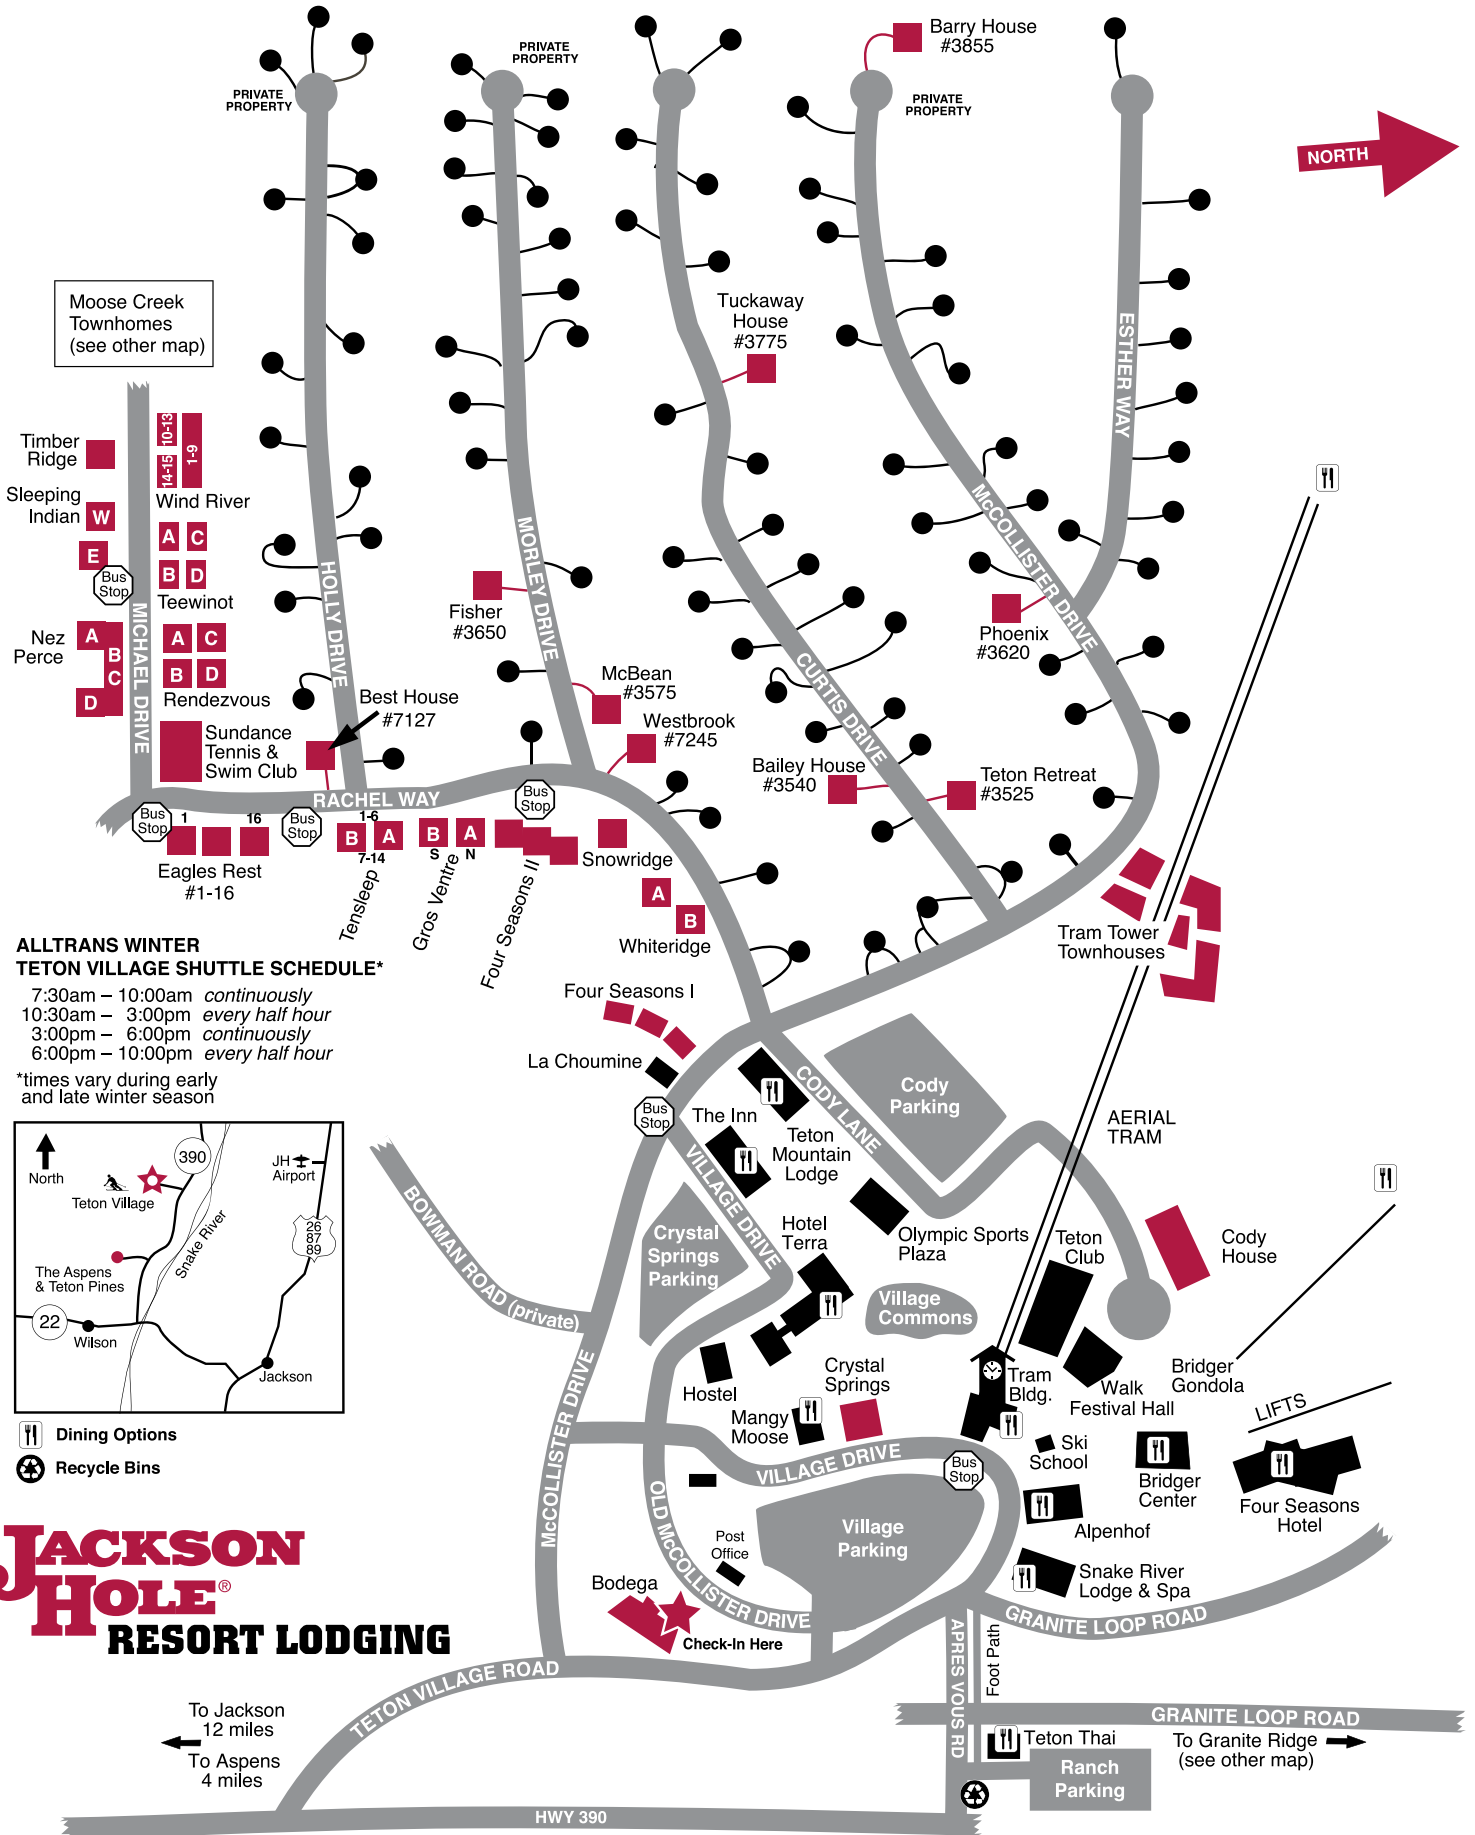

TETON VILLAGE

Moose Creek Townhomes (see other map)

Timber Ridge
Sleeping Indian
Nez Perce

Wind River
Teewinot
Rendezvous
Sundance Tennis & Swim Club
Eagles Rest #1-16

14-15 10-13 1-9
A C
B D
A C
B D
A B C D

16
1-6
7-14

Bus Stop

ALLTRANS WINTER TETON VILLAGE SHUTTLE SCHEDULE*

7:30am - 10:00am *continuously*
 10:30am - 3:00pm *every half hour*
 3:00pm - 6:00pm *continuously*
 6:00pm - 10:00pm *every half hour*

*times vary during early and late winter season

- Dining Options
- Recycle Bins

JACKSON HOLE RESORT LODGING

To Jackson 12 miles
To Aspens 4 miles

GRANITE LOOP ROAD
To Granite Ridge (see other map)