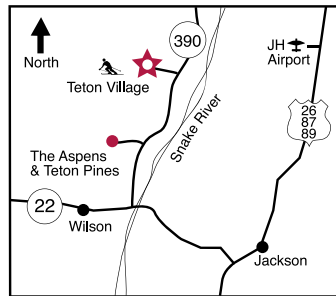

TETON VILLAGE

Moose Creek Townhomes (see other map)

Timber Ridge
Sleeping Indian
Nez Perce

Wind River
Teewinot
Rendezvous
Sundance Tennis & Swim Club
Eagles Rest #1-16

14-15 10-13 1-9
A C
B D
A C
B D
A B C D

16
1-6
7-14

Bus Stop

ALLTRANS WINTER TETON VILLAGE SHUTTLE SCHEDULE*

7:30am - 10:00am *continuously*
 10:30am - 3:00pm *every half hour*
 3:00pm - 6:00pm *continuously*
 6:00pm - 10:00pm *every half hour*

*times vary during early and late winter season

- Dining Options
- Recycle Bins

JACKSON HOLE RESORT LODGING

To Jackson 12 miles
To Aspens 4 miles

GRANITE LOOP ROAD
To Granite Ridge (see other map)