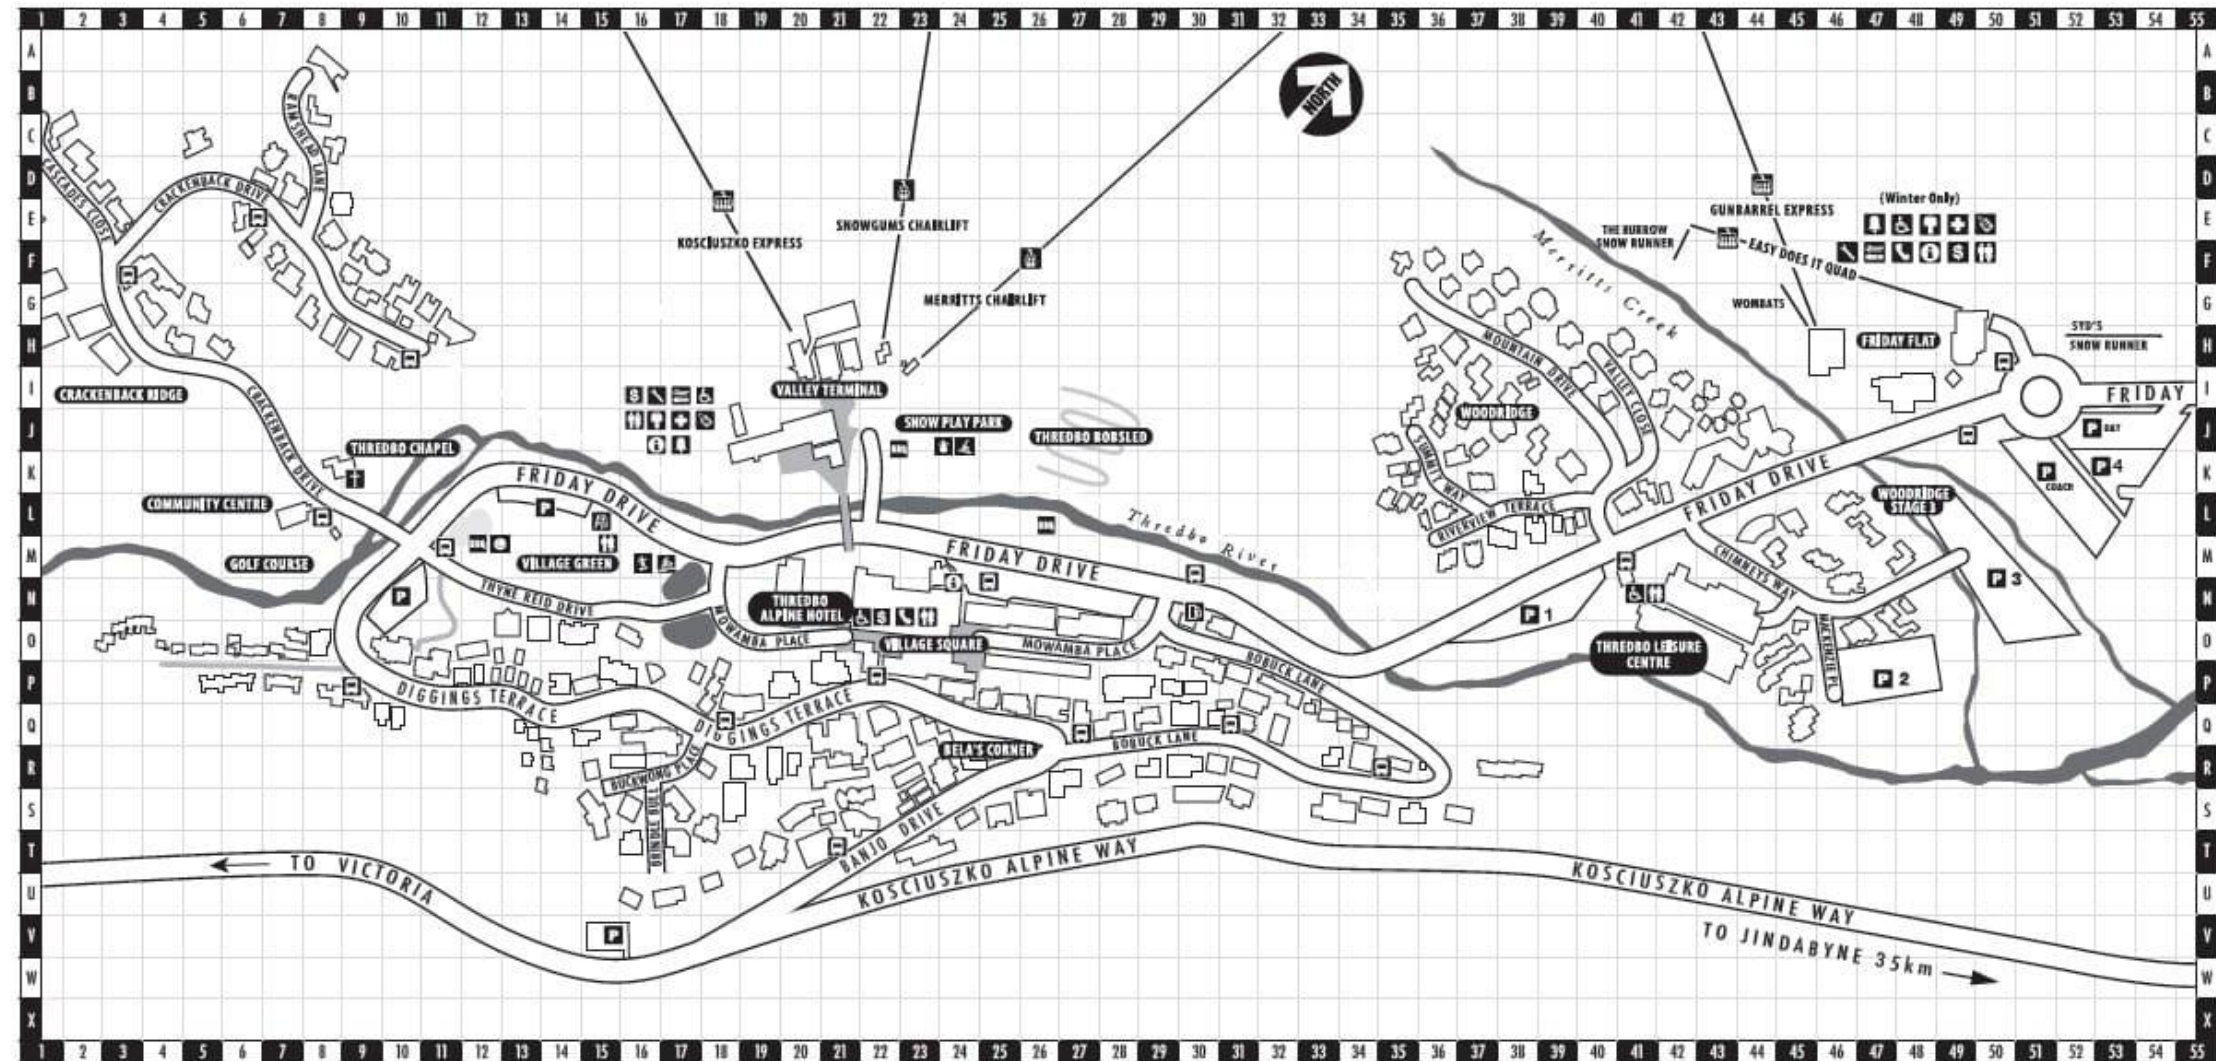

VILLAGE GUIDE

- Information
- Service Station
- Toilets
- ATM
- Snow Sports School
- Courtesies Tools
- Ski Patrol
- Snow Play Park
- Tobogganing
- Ski & Board Rental
- Parking
- Lockers
- Shuttle Bus Stop
- Disabled Toilets
- Guest Services
- Public Phone
- Free BBQ
- Play Ground
- Tennis Courts
- Pump Track
- Skate Park